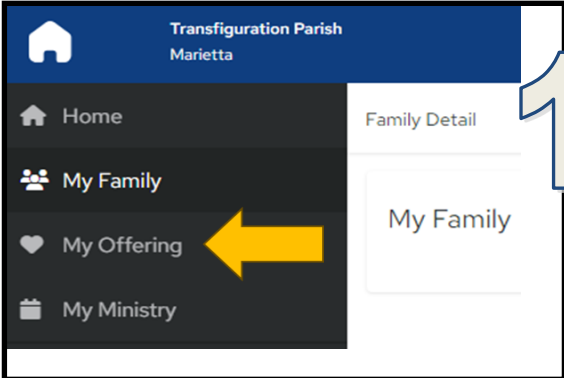

# 2024 End-of-Year Statements at My Own Church

**Need assistance logging in? Contact Martha Brand, at [mbrand@transfiguration.com](mailto:mbrand@transfiguration.com) or 770-977-1442.**