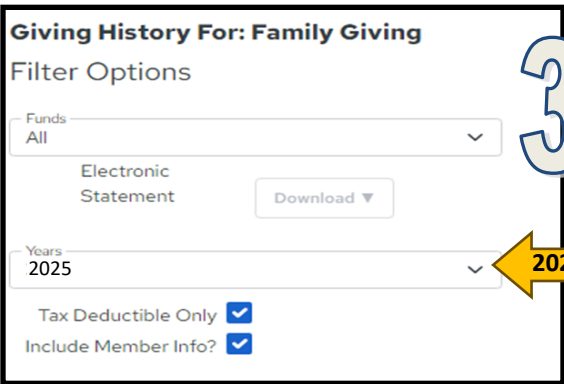

# 2024 End-of-Year Statements at My Own Church

**Need assistance logging in? Contact Martha Brand, at [mbrand@transfiguration.com](mailto:mbrand@transfiguration.com) or 770-977-1442.**