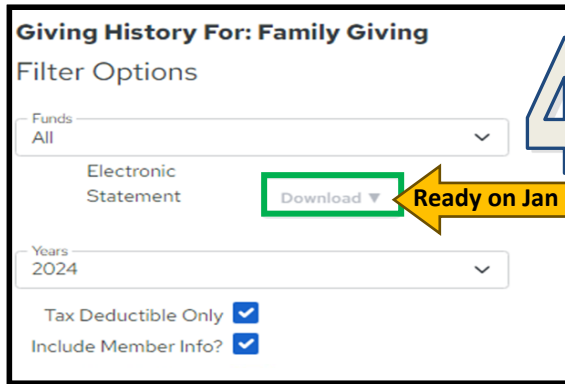

# 2024 End-of-Year Statements at My Own Church

**Need assistance logging in? Contact Martha Brand, at [mbrand@transfiguration.com](mailto:mbrand@transfiguration.com) or 770-977-1442.**