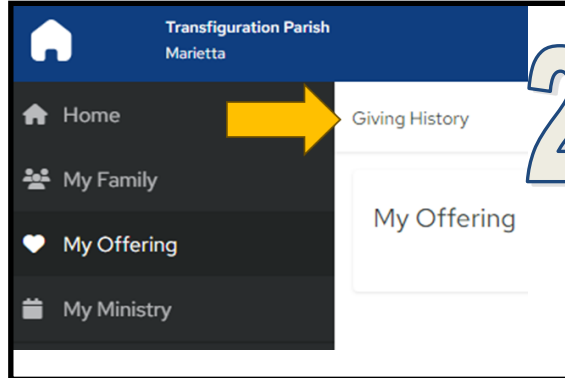

# 2024 End-of-Year Statements at My Own Church

**Need assistance logging in? Contact Martha Brand, at [mbrand@transfiguration.com](mailto:mbrand@transfiguration.com) or 770-977-1442.**