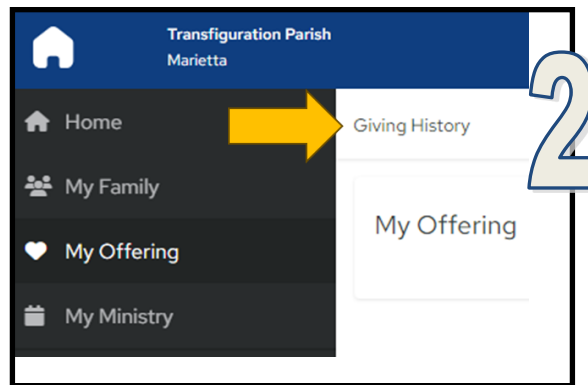

# Accessing Your **2024 End-of-Year Statements** at My Own Church

Log into MOC:

For Help:

First time? Select New User.

*Once you're logged in, follow these easy instructions:*

**Need assistance logging in? Contact Martha Brand, at [mbrand@transfiguration.com](mailto:mbrand@transfiguration.com) or 770-977-1442.**