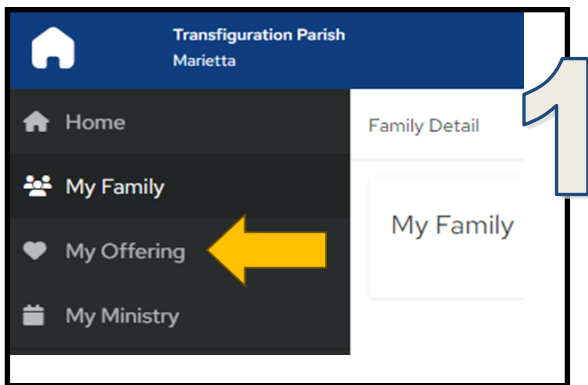

# Accessing Your **2024 End-of-Year Statements** at My Own Church

Log into MOC:

For Help:

First time? Select New User.

*Once you're logged in, follow these easy instructions:*

**Need assistance logging in? Contact Martha Brand, at [mbrand@transfiguration.com](mailto:mbrand@transfiguration.com) or 770-977-1442.**