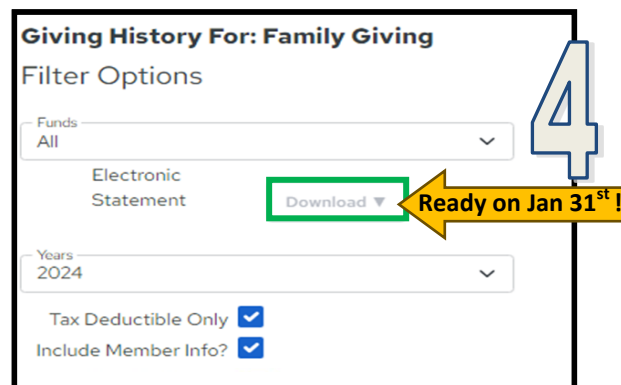

# Accessing Your **2024 End-of-Year Statements** at My Own Church

Log into MOC:

For Help:

First time? Select New User.

*Once you're logged in, follow these easy instructions:*

**Need assistance logging in? Contact Martha Brand, at [mbrand@transfiguration.com](mailto:mbrand@transfiguration.com) or 770-977-1442.**