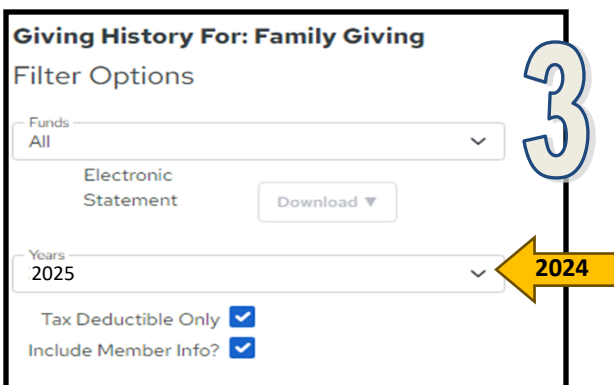

# Accessing Your **2024 End-of-Year Statements** at My Own Church

Log into MOC:

For Help:

First time? Select New User.

*Once you're logged in, follow these easy instructions:*

**Need assistance logging in? Contact Martha Brand, at [mbrand@transfiguration.com](mailto:mbrand@transfiguration.com) or 770-977-1442.**